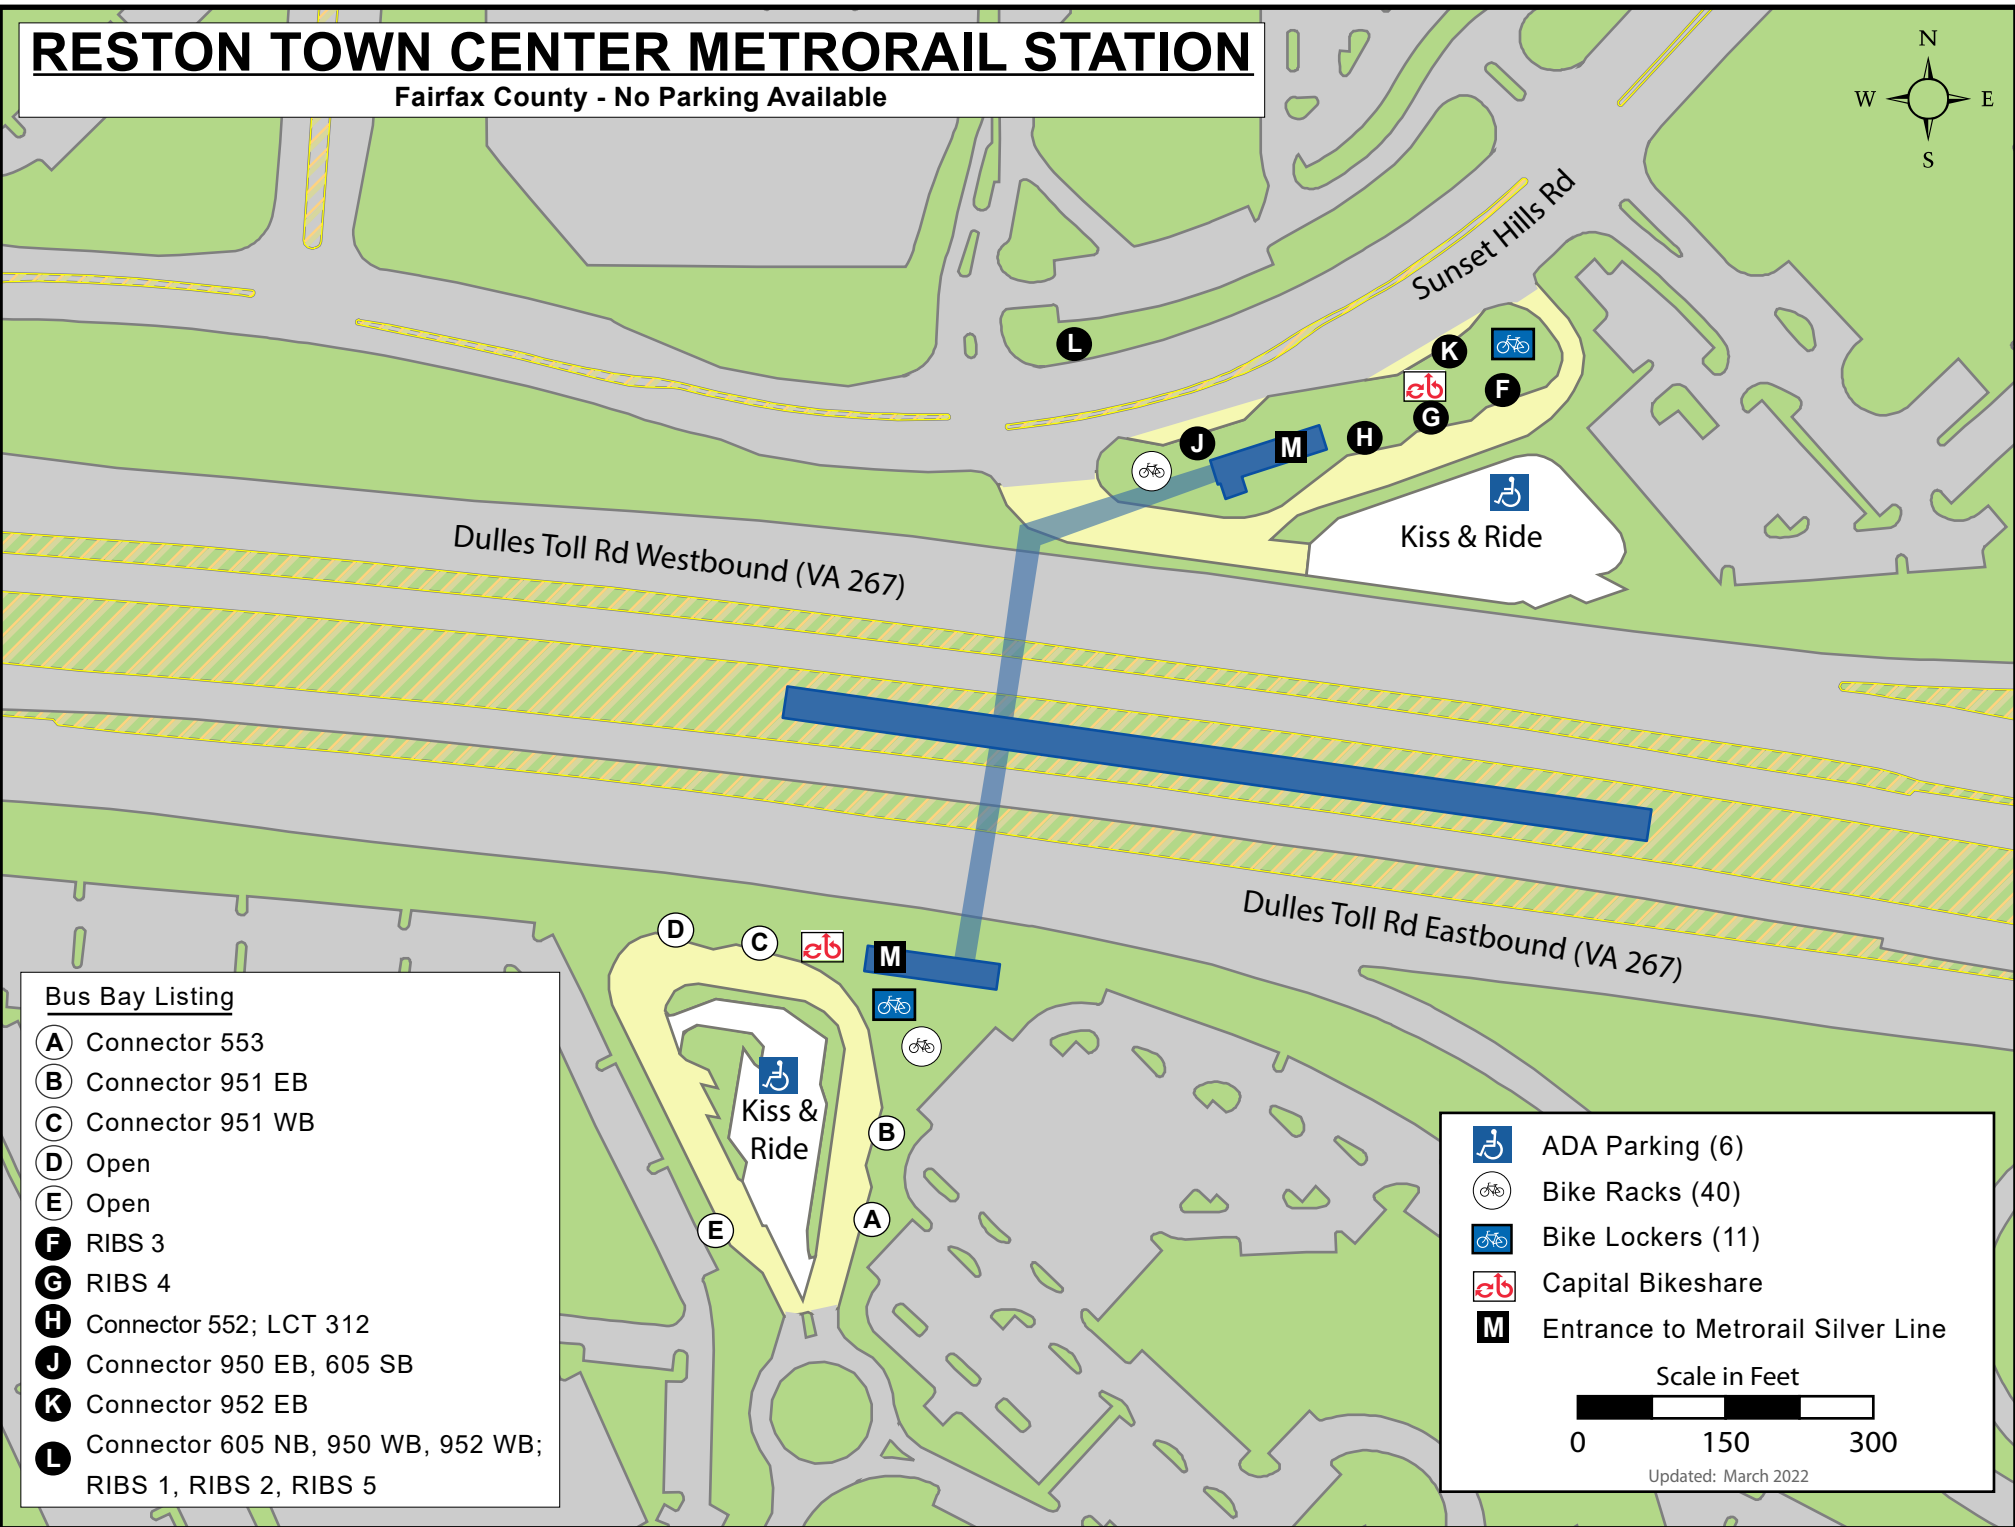

# RESTON TOWN CENTER METRORAIL STATION

Fairfax County - No Parking Available

- Bus Bay Listing**
- A** Connector 553
  - B** Connector 951 EB
  - C** Connector 951 WB
  - D** Open
  - E** Open
  - F** RIBS 3
  - G** RIBS 4
  - H** Connector 552; LCT 312
  - J** Connector 950 EB, 605 SB
  - K** Connector 952 EB
  - L** Connector 605 NB, 950 WB, 952 WB;  
RIBS 1, RIBS 2, RIBS 5

- ADA Parking (6)
  - Bike Racks (40)
  - Bike Lockers (11)
  - Capital Bikeshare
  - Entrance to Metrorail Silver Line
- Scale in Feet
- 0 150 300
- Updated: March 2022